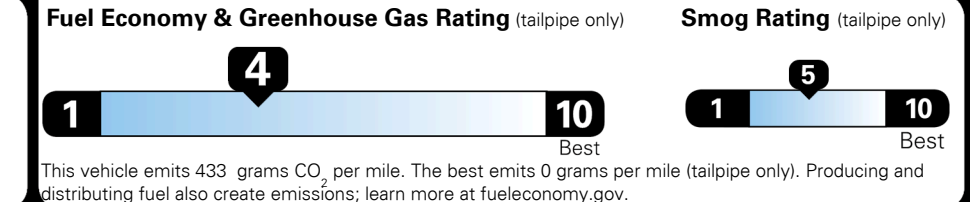

Inland Freight & Handling : \$1,495.00

TOTAL PRICE: \$67,920.00

EPA DOT Fuel Economy and Environment

Gasoline Vehicle

Fuel Economy

21 MPG
 combined city/hwy

18 MPG
 city

25 MPG
 highway

4.8 gallons per 100 miles

Small SUVs range from 14 to 125 MPG. The best vehicle rates 146 MPGe.

You spend \$6,250
 more in fuel costs over 5 years compared to the average new vehicle.

Annual fuel cost \$2,950