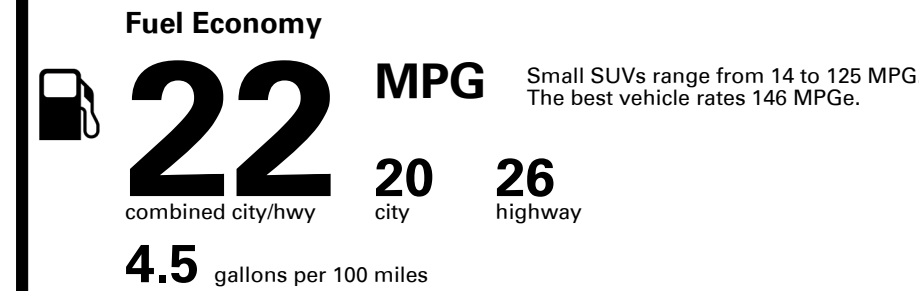

Inland Freight & Handling : \$1,495.00

TOTAL PRICE: \$62,605.00

EPA DOT Fuel Economy and Environment

Gasoline Vehicle

You spend \$5,750
 more in fuel costs over 5 years compared to the average new vehicle.