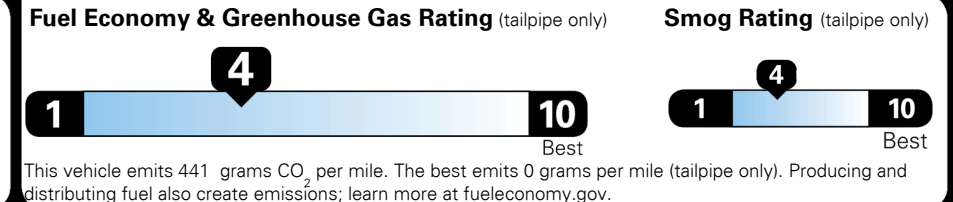

Full Tank of Gas

GENESIS WARRANTY

- 5-year/60,000-mile New Vehicle Warranty*
- 10-year/100,000-mile Powertrain Warranty*
- 7-year/Unlimited-mile Anti-perforation Warranty*
- Limited warranties, see dealer for details

Manufacturer's Suggested Retail Price: $103,000.00

ADDED FEATURES:

- *SAVILE SILVER(SSS) Paint $650.00
- Accessories
- *Cargo Mat $200.00
- *First Aid Kit $65.00
- *NFC Card $30.00

SOLD TO: KY703   **SHIPPED TO: KY703**
GENESIS OF LOUISVILLE
2127 BLANKENBAKER PARKWAY
LOUISVILLE KY 40299

VIN: KMTFC4SD1TU060702	EXTERIOR COLOR: SAVILE SILVER	INTERIOR/SEAT COLOR: OBSIDIAN BLACK/OBSIDIAN
MODEL: T1462A65	PORT OF ENTRY: TC	TRANSPORT: TRUCK
EMISSIONS: This vehicle is certified to meet emission requirements in all 50 states		ACCESSORY WEIGHT: 9 lbs./ 4 kgs.

Inland Freight & Handling : $1,495.00

TOTAL PRICE: $105,440.00

28 A 0396TMORNI

EPA DOT Fuel Economy and Environment

Gasoline Vehicle

Fuel Economy

20 MPG
combined city/hwy

17 city   24 highway

5.0 gallons per 100 miles

Large Cars range from 14 to 146 MPG. The best vehicle rates 146 MPGe.

You spend $7,000
more in fuel costs over 5 years compared to the average new vehicle.

Annual fuel cost $3,100

Actual results will vary for many reasons, including driving conditions and how you drive and maintain your vehicle. The average new vehicle gets 29 MPG and costs $8,500 to fuel over 5 years. Cost estimates are based on 15,000 miles per year at $ 4.15 per gallon. MPGe is miles per gasoline gallon equivalent. Vehicle emissions are a significant cause of climate change and smog.

fueleconomy.gov
Calculate personalized estimates and compare vehicles

GOVERNMENT 5-STAR SAFETY RATINGS

This vehicle has not been rated by the government for overall vehicle score, frontal crash, side crash or rollover risk.

Source: National Highway Traffic Safety Administration (NHTSA).
www.safercar.gov or 1-888-327-4236

Manufacturer's suggested retail price includes manufacturer's recommended pre-delivery service. Gasoline license and title fees state and local taxes and dealer installed options and accessories are not included in the manufacturer's suggested retail price. This label has been affixed to this vehicle by Genesis Motor America, pursuant to the requirements of 15 U.S.C. 1231 et seq. which prohibits its removal or alteration prior to delivery to the ultimate purchaser.

PARTS CONTENT INFORMATION

FOR VEHICLES IN THIS CARLINE: U.S./CANADIAN PARTS CONTENT: 2 %

MAJOR SOURCES OF FOREIGN PARTS CONTENT: KOREA: 85 %

FOR THIS VEHICLE: FINAL ASSEMBLY POINT: ULSAN, KOREA

COUNTRY OF ORIGIN:

ENGINE: KOREA   TRANSMISSION: KOREA

Note: Parts content does not include final assembly, distribution, or other non-parts costs.