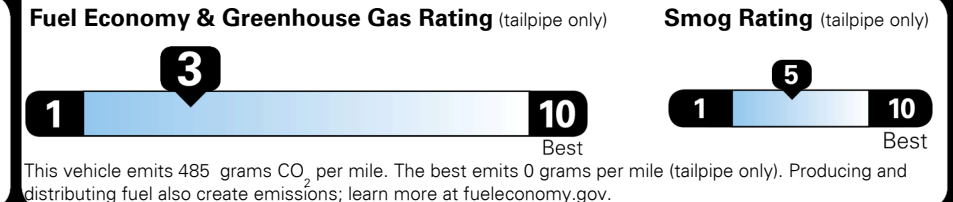

MULTIMEDIA & CONNECTIVITY

- 27" OLED Instrument Cluster & Navigation
- SiriusXM® Radio w/ 90-day trial subscription; Not Available in AK & HI
- Wireless Apple CarPlay® & Android Auto™
- Bang & Olufsen® Premium Audio
- Genesis Digital Key
- Wireless Device Charger - Front

Full Tank of Gas

GENESIS WARRANTY

- 5-year/60,000-mile New Vehicle Warranty*
- 10-year/100,000-mile Powertrain Warranty*
- 7-year/Unlimited-mile Anti-perforation Warranty*
- Limited warranties, see retailer for details

Manufacturer's Suggested Retail Price: $78,350.00

ADDED FEATURES:

- *CAVENDISH RED(RLA) Paint $650.00

SOLD TO: KY703 SHIPPED TO: KY703
GENESIS OF LOUISVILLE
2127 BLANKENBAKER PARKWAY
LOUISVILLE KY 40299

VIN: KMTGG4SD9TU331675	EXTERIOR COLOR: CAVENDISH RED	INTERIOR/SEAT COLOR: OBSIDIAN BLACK/OBSIDIAN
MODEL: S1492A65	PORT OF ENTRY: TC	TRANSPORT: TRUCK
EMISSIONS: This vehicle is certified to meet emission requirements in all 50 states		ACCESSORY WEIGHT: 0 lbs./ 0 kgs.

Inland Freight & Handling : $1,495.00

TOTAL PRICE: $80,495.00

EPA DOT Fuel Economy and Environment

Gasoline Vehicle

Fuel Economy

18 MPG
combined city/hwy

15 MPG
city

24 MPG
highway

5.6 gallons per 100 miles

Large Cars range from 14 to 146 MPG. The best vehicle rates 146 MPGe.

You spend $8,750
more in fuel costs over 5 years compared to the average new vehicle.

Annual fuel cost $3,450

Actual results will vary for many reasons, including driving conditions and how you drive and maintain your vehicle. The average new vehicle gets 29 MPG and costs $8,500 to fuel over 5 years. Cost estimates are based on 15,000 miles per year at $ 4.15 per gallon. MPGe is miles per gasoline gallon equivalent. Vehicle emissions are a significant cause of climate change and smog.

fueleconomy.gov
Calculate personalized estimates and compare vehicles

GOVERNMENT 5-STAR SAFETY RATINGS

Overall Vehicle Score ★ ★ ★ ★ ★

Based on the combined rating of frontal, side and rollover. Should ONLY be compared to other vehicles of similar size and weight.

Frontal Crash	Driver Passenger	★ ★ ★ ★ ★
Based on the risk of injury in a frontal impact. Should ONLY be compared to other vehicles of similar size and weight.		
Side Crash	Front seat Rear seat	★ ★ ★ ★ ★
Based on the risk of injury in a side impact.		
Rollover		★ ★ ★ ★ ★
Based on the risk of rollover in a single-vehicle crash.		

Manufacturer's suggested retail price includes manufacturer's recommended pre-delivery service. Gasoline license and title fees state and local taxes and dealer installed options and accessories are not included in the manufacturer's suggested retail price. This label has been affixed to this vehicle by Genesis Motor America, pursuant to the requirements of 15 U.S.C. 1231 et seq. which prohibits its removal or alteration prior to delivery to the ultimate purchaser.

Star ratings range from 1 to 5 stars (★★★★★) with 5 being the highest.
Source: National Highway Traffic Safety Administration (NHTSA).
www.safercar.gov or 1-888-327-4236

PARTS CONTENT INFORMATION

FOR VEHICLES IN THIS CARLINE: U.S./CANADIAN PARTS CONTENT: 3 %

MAJOR SOURCES OF FOREIGN PARTS CONTENT: KOREA: 80 %

FOR THIS VEHICLE: FINAL ASSEMBLY POINT: ULSAN, KOREA

COUNTRY OF ORIGIN:

ENGINE: KOREA TRANSMISSION: KOREA

Note: Parts content does not include final assembly, distribution, or other non-parts costs.