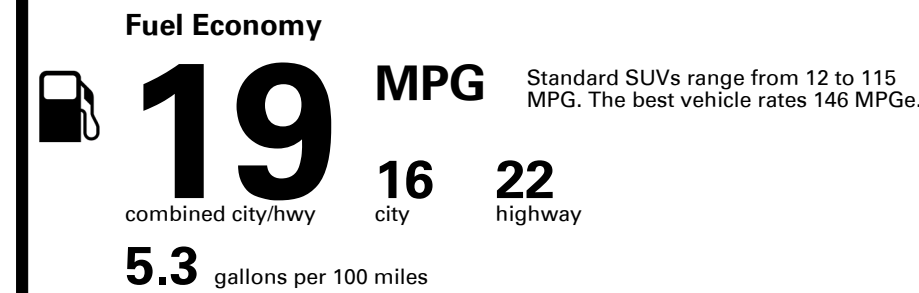

## EPA DOT Fuel Economy and Environment

Gasoline Vehicle

**You spend \$8,000**  
 more in fuel costs over 5 years compared to the average new vehicle.

**Annual fuel cost \$3,300**

Actual results will vary for many reasons, including driving conditions and how you drive and maintain your vehicle. The average new vehicle gets 29 MPG and costs \$8,500 to fuel over 5 years. Cost estimates are based on 15,000 miles per year at \$ 4.15 per gallon. MPGe is miles per gasoline gallon equivalent. Vehicle emissions are a significant cause of climate change and smog.