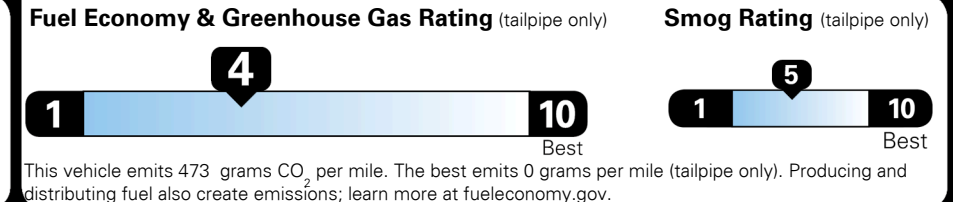

## EPA DOT Fuel Economy and Environment

Gasoline Vehicle

**You spend \$8,000**  
 more in fuel costs over 5 years compared to the average new vehicle.

**Annual fuel cost \$3,300**

Actual results will vary for many reasons, including driving conditions and how you drive and maintain your vehicle. The average new vehicle gets 29 MPG and costs \$8,500 to fuel over 5 years. Cost estimates are based on 15,000 miles per year at \$ 4.15 per gallon. MPGe is miles per gasoline gallon equivalent. Vehicle emissions are a significant cause of climate change and smog.