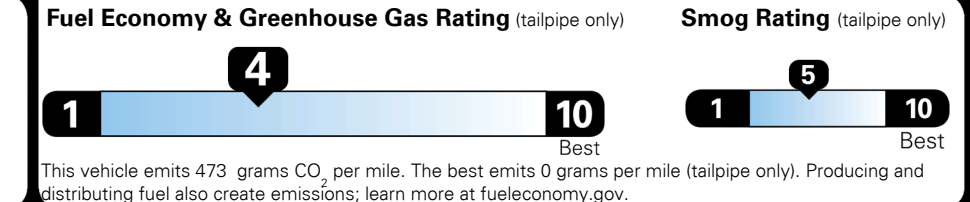

Full Tank of Gas

GENESIS WARRANTY

- 5-year/60,000-mile New Vehicle Warranty*
- 10-year/100,000-mile Powertrain Warranty*
- 7-year/Unlimited-mile Anti-perforation Warranty*
- Limited warranties, see retailer for details

Manufacturer's Suggested Retail Price: $82,330.00

ADDED FEATURES:

- *VIK BLACK(PH3) Paint $650.00
- Accessories
- *Cargo Blocks $40.00
- *Cargo Mat $200.00
- *Crossbars $520.00
- *First Aid Kit $65.00
- *All Season Fitted Liners $235.00
- *Fragrance Cartridges $160.00
- *NFC Key Card $30.00
- *Bumper Applique $90.00

SOLD TO: KY703   **SHIPPED TO: KY703**
GENESIS OF LOUISVILLE
2127 BLANKENBAKER PARKWAY
LOUISVILLE KY 40299

Inland Freight & Handling : $1,495.00

VIN: KMUHEESC2TU338244	EXTERIOR COLOR: VIK BLACK	INTERIOR/SEAT COLOR: BORDEAUX BROWN/SLATE
MODEL: V0492A65	PORT OF ENTRY: TC	TRANSPORT: TRUCK
EMISSIONS: This vehicle is certified to meet emission requirements in all 50 states		ACCESSORY WEIGHT: 28 lbs./ 13 kgs.

TOTAL PRICE: $85,815.00

37 A 0466TGLOVI

EPA DOT Fuel Economy and Environment

Gasoline Vehicle

Fuel Economy

19 MPG
combined city/hwy

16 MPG
city

22 MPG
highway

5.3 gallons per 100 miles

Standard SUVs range from 12 to 115 MPG. The best vehicle rates 146 MPGe.

You spend $8,000
more in fuel costs over 5 years compared to the average new vehicle.

Annual fuel cost $3,300

Actual results will vary for many reasons, including driving conditions and how you drive and maintain your vehicle. The average new vehicle gets 29 MPG and costs $8,500 to fuel over 5 years. Cost estimates are based on 15,000 miles per year at $ 4.15 per gallon. MPGe is miles per gasoline gallon equivalent. Vehicle emissions are a significant cause of climate change and smog.

fueleconomy.gov

Calculate personalized estimates and compare vehicles

GOVERNMENT 5-STAR SAFETY RATINGS

Overall Vehicle Score ★ ★ ★ ★ ★

Based on the combined rating of frontal, side and rollover. Should ONLY be compared to other vehicles of similar size and weight.

Frontal	Driver	★ ★ ★ ★
Crash	Passenger	★ ★ ★ ★
Based on the risk of injury in a frontal impact. Should ONLY be compared to other vehicles of similar size and weight.		
Side	Front seat	★ ★ ★ ★ ★
Crash	Rear seat	★ ★ ★ ★ ★
Based on the risk of injury in a side impact.		
Rollover		★ ★ ★ ★
Based on the risk of rollover in a single-vehicle crash.		

Manufacturer's suggested retail price includes manufacturer's recommended pre-delivery service. Gasoline license and title fees state and local taxes and dealer installed options and accessories are not included in the manufacturer's suggested retail price. This label has been affixed to this vehicle by Genesis Motor America, pursuant to the requirements of 15 U.S.C. 1231 et seq. which prohibits its removal or alteration prior to delivery to the ultimate purchaser.

Star ratings range from 1 to 5 stars (★★★★★) with 5 being the highest.
Source: National Highway Traffic Safety Administration (NHTSA).
www.safercar.gov or 1-888-327-4236

PARTS CONTENT INFORMATION

FOR VEHICLES IN THIS CARLINE: U.S./CANADIAN PARTS CONTENT: 3 %

MAJOR SOURCES OF FOREIGN PARTS CONTENT: KOREA: 80 %

FOR THIS VEHICLE: FINAL ASSEMBLY POINT: ULSAN, KOREA

COUNTRY OF ORIGIN:

ENGINE: KOREA   TRANSMISSION: KOREA

Note: Parts content does not include final assembly, distribution, or other non-parts costs.